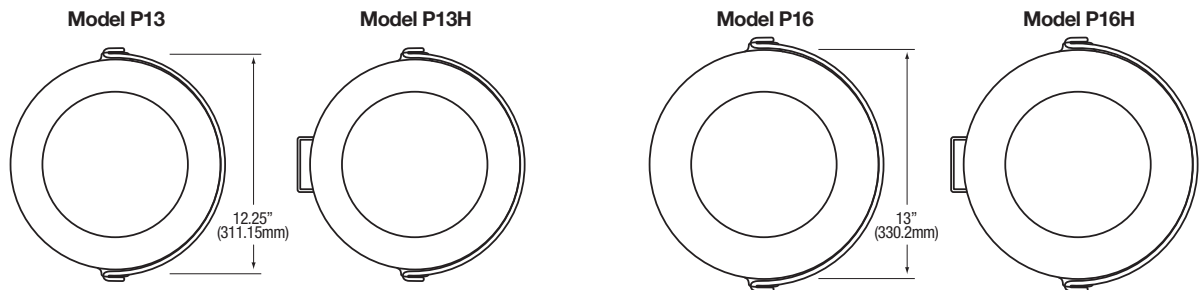

COLUMBIA PRODUCTS SANI-LAV®

Stainless Steel Pails – Models P13, P13H, P16 and P16H

■ Top

■ Side