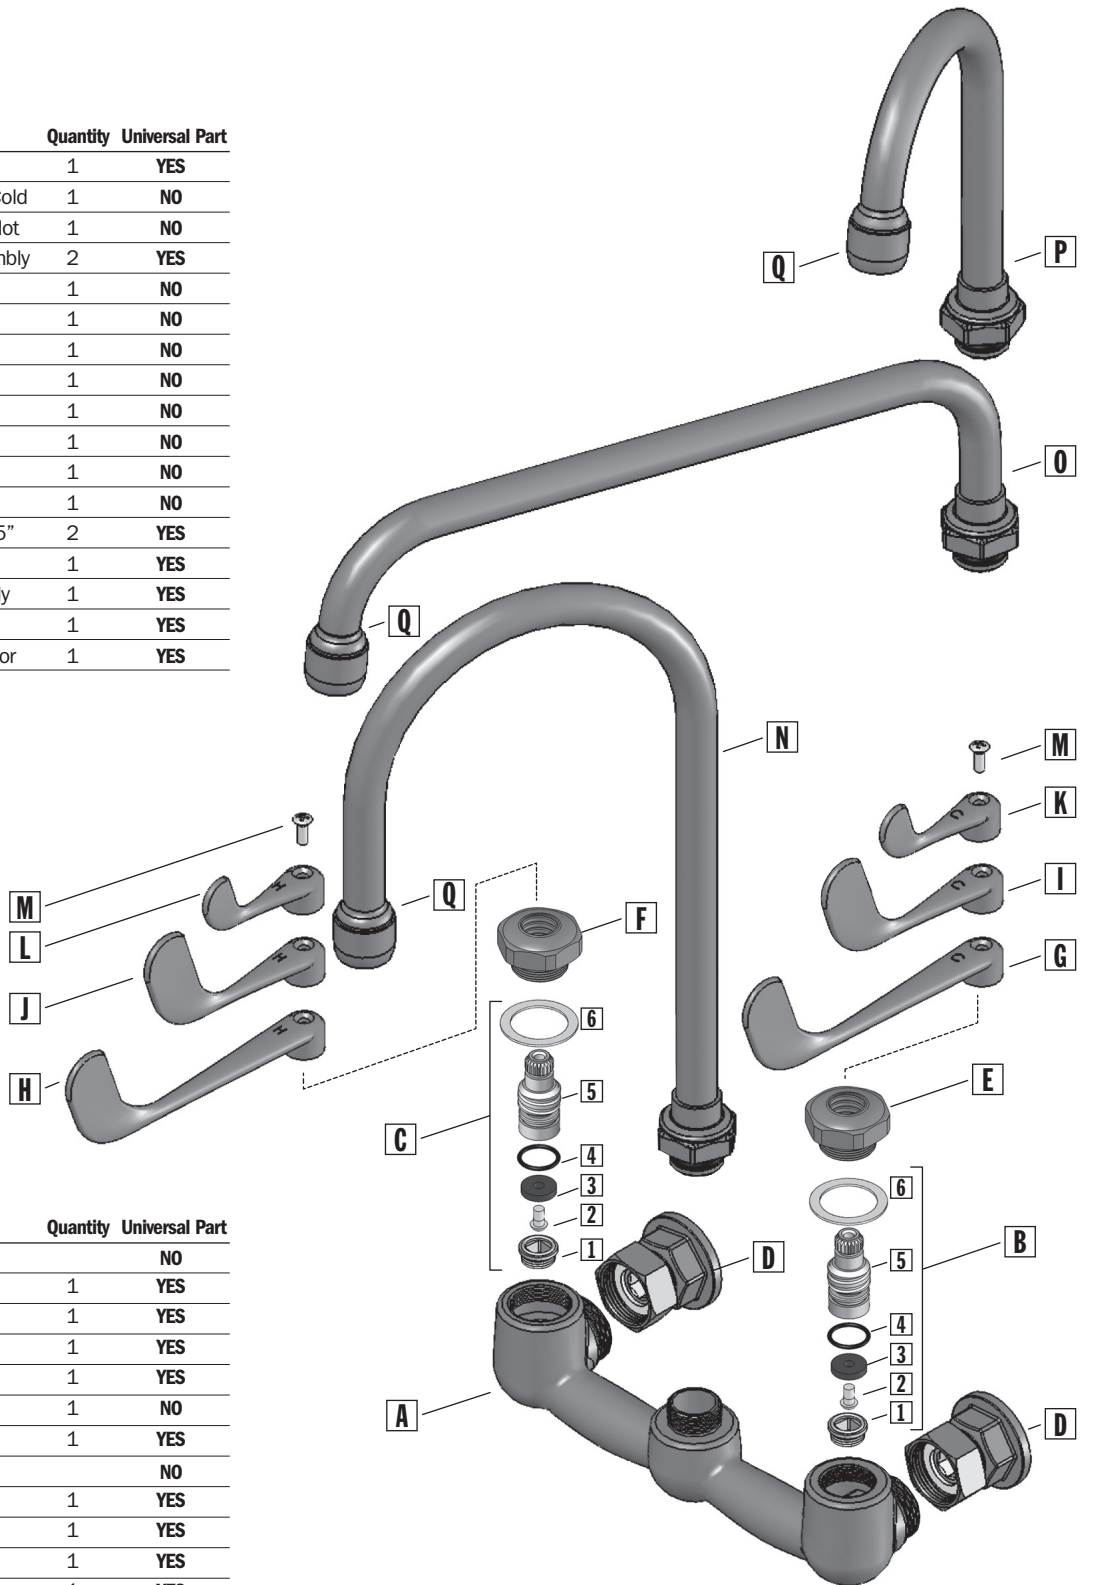

■ Model 1001

■ Model 2002

■ Model 2003L

■ Model 2004

■ Model 2005

■ Model 2006

■ Model 2007

**Replacement Parts**

Part No.	Description	Quantity	Universal Part
<b>A</b>	2004-1 Faucet Body Assembly	1	YES
<b>B</b>	1062-C Faucet Valve Repair Kit - Cold	1	NO
<b>C</b>	1062-H Faucet Valve Repair Kit - Hot	1	NO
<b>D</b>	2004-2 Female Wall Flange Assembly	2	YES
<b>E</b>	2004-3A Bonnet Nut - Cold	1	NO
<b>F</b>	2004-4A Bonnet Nut - Hot	1	NO
<b>G</b>	2010-1 Handle 6" inch - Cold	1	NO
<b>H</b>	2010-2 Handle 6" inch - Hot	1	NO
<b>I</b>	2011-1 Handle 4" inch - Cold	1	NO
<b>J</b>	2011-2 Handle 4" inch - Hot	1	NO
<b>K</b>	2012-1 Handle 2.5" inch - Cold	1	NO
<b>L</b>	2012-2 Handle 2.5" inch - Hot	1	NO
<b>M</b>	2004-5 10-24 Oval Csk Screw x .5"	2	YES
<b>N</b>	2003-1 Swivel spout Assembly	1	YES
<b>O</b>	2001-1 12" swivel spout Assembly	1	YES
<b>P</b>	2002-1 6" swivel spout Assembly	1	YES
<b>Q</b>	1002 55/64 - 27 Female aerator	1	YES

Part No.	Description	Quantity	Universal Part
<b>B</b>	<b>1062-C Faucet Valve Repair Kit - Cold</b>		<b>NO</b>
<b>1</b>	Seat	1	YES
<b>2</b>	Seat Washer Screw	1	YES
<b>3</b>	Seat Washer	1	YES
<b>4</b>	O-ring	1	YES
<b>5</b>	Valve Stem	1	NO
<b>6</b>	Bonnet Nut Washer	1	YES
<b>C</b>	<b>1062-H Faucet Valve Repair Kit - Hot</b>		<b>NO</b>
<b>1</b>	Seat	1	YES
<b>2</b>	Seat Washer Screw	1	YES
<b>3</b>	Seat Washer	1	YES
<b>4</b>	O-ring	1	YES
<b>5</b>	Valve Stem	1	NO
<b>6</b>	Bonnet Nut Washer	1	YES