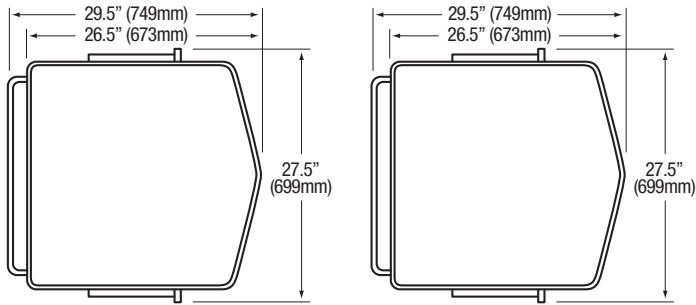

COLUMBIA PRODUCTS SANI-LAV[®]

V-Edge Dump Buggies – Models 600 and 400

Model 600

Model 400

■ Top

■ Front

■ Side

■ Bottom

Model 600

Model 400