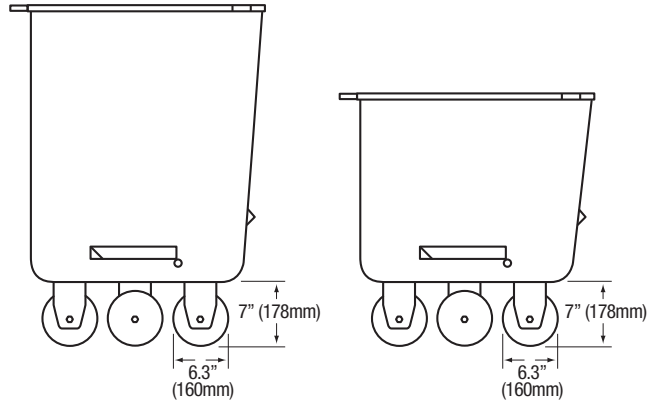

COLUMBIA PRODUCTS SANI-LAV[®]

V-Edge Dump Buggies – Models 600 and 400

Model 600

Model 400

■ Top

■ Front

■ Side

■ Bottom

Model 600

Model 400