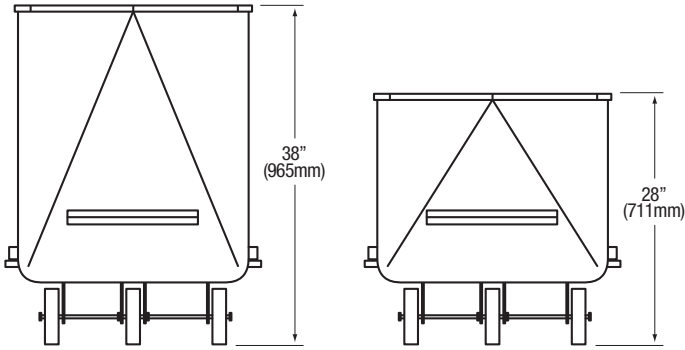

COLUMBIA PRODUCTS SANI-LAV[®]

V-Edge Dump Buggies – Models 600 and 400

Model 600

Model 400

■ Top

■ Front

■ Side

■ Bottom