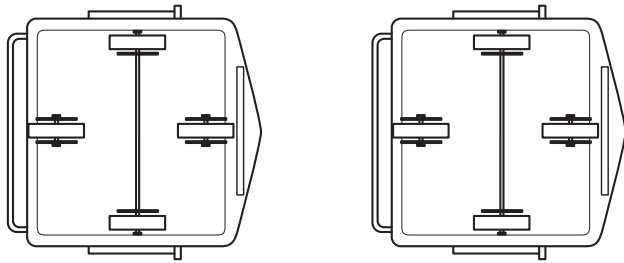

COLUMBIA PRODUCTS SANI-LAV[®]

V-Edge Dump Buggies – Models 600 and 400

Model 600

Model 400

■ Top

■ Front

■ Side

■ Bottom

Model 600

Model 400