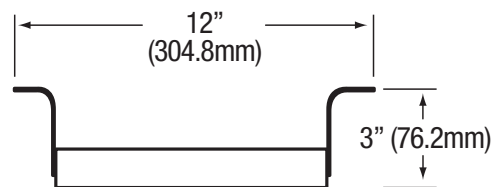

COLUMBIA PRODUCTS SANI-LAV[®]

Slotted Knife Support – Model 564

■ Top

■ Front

■ Side